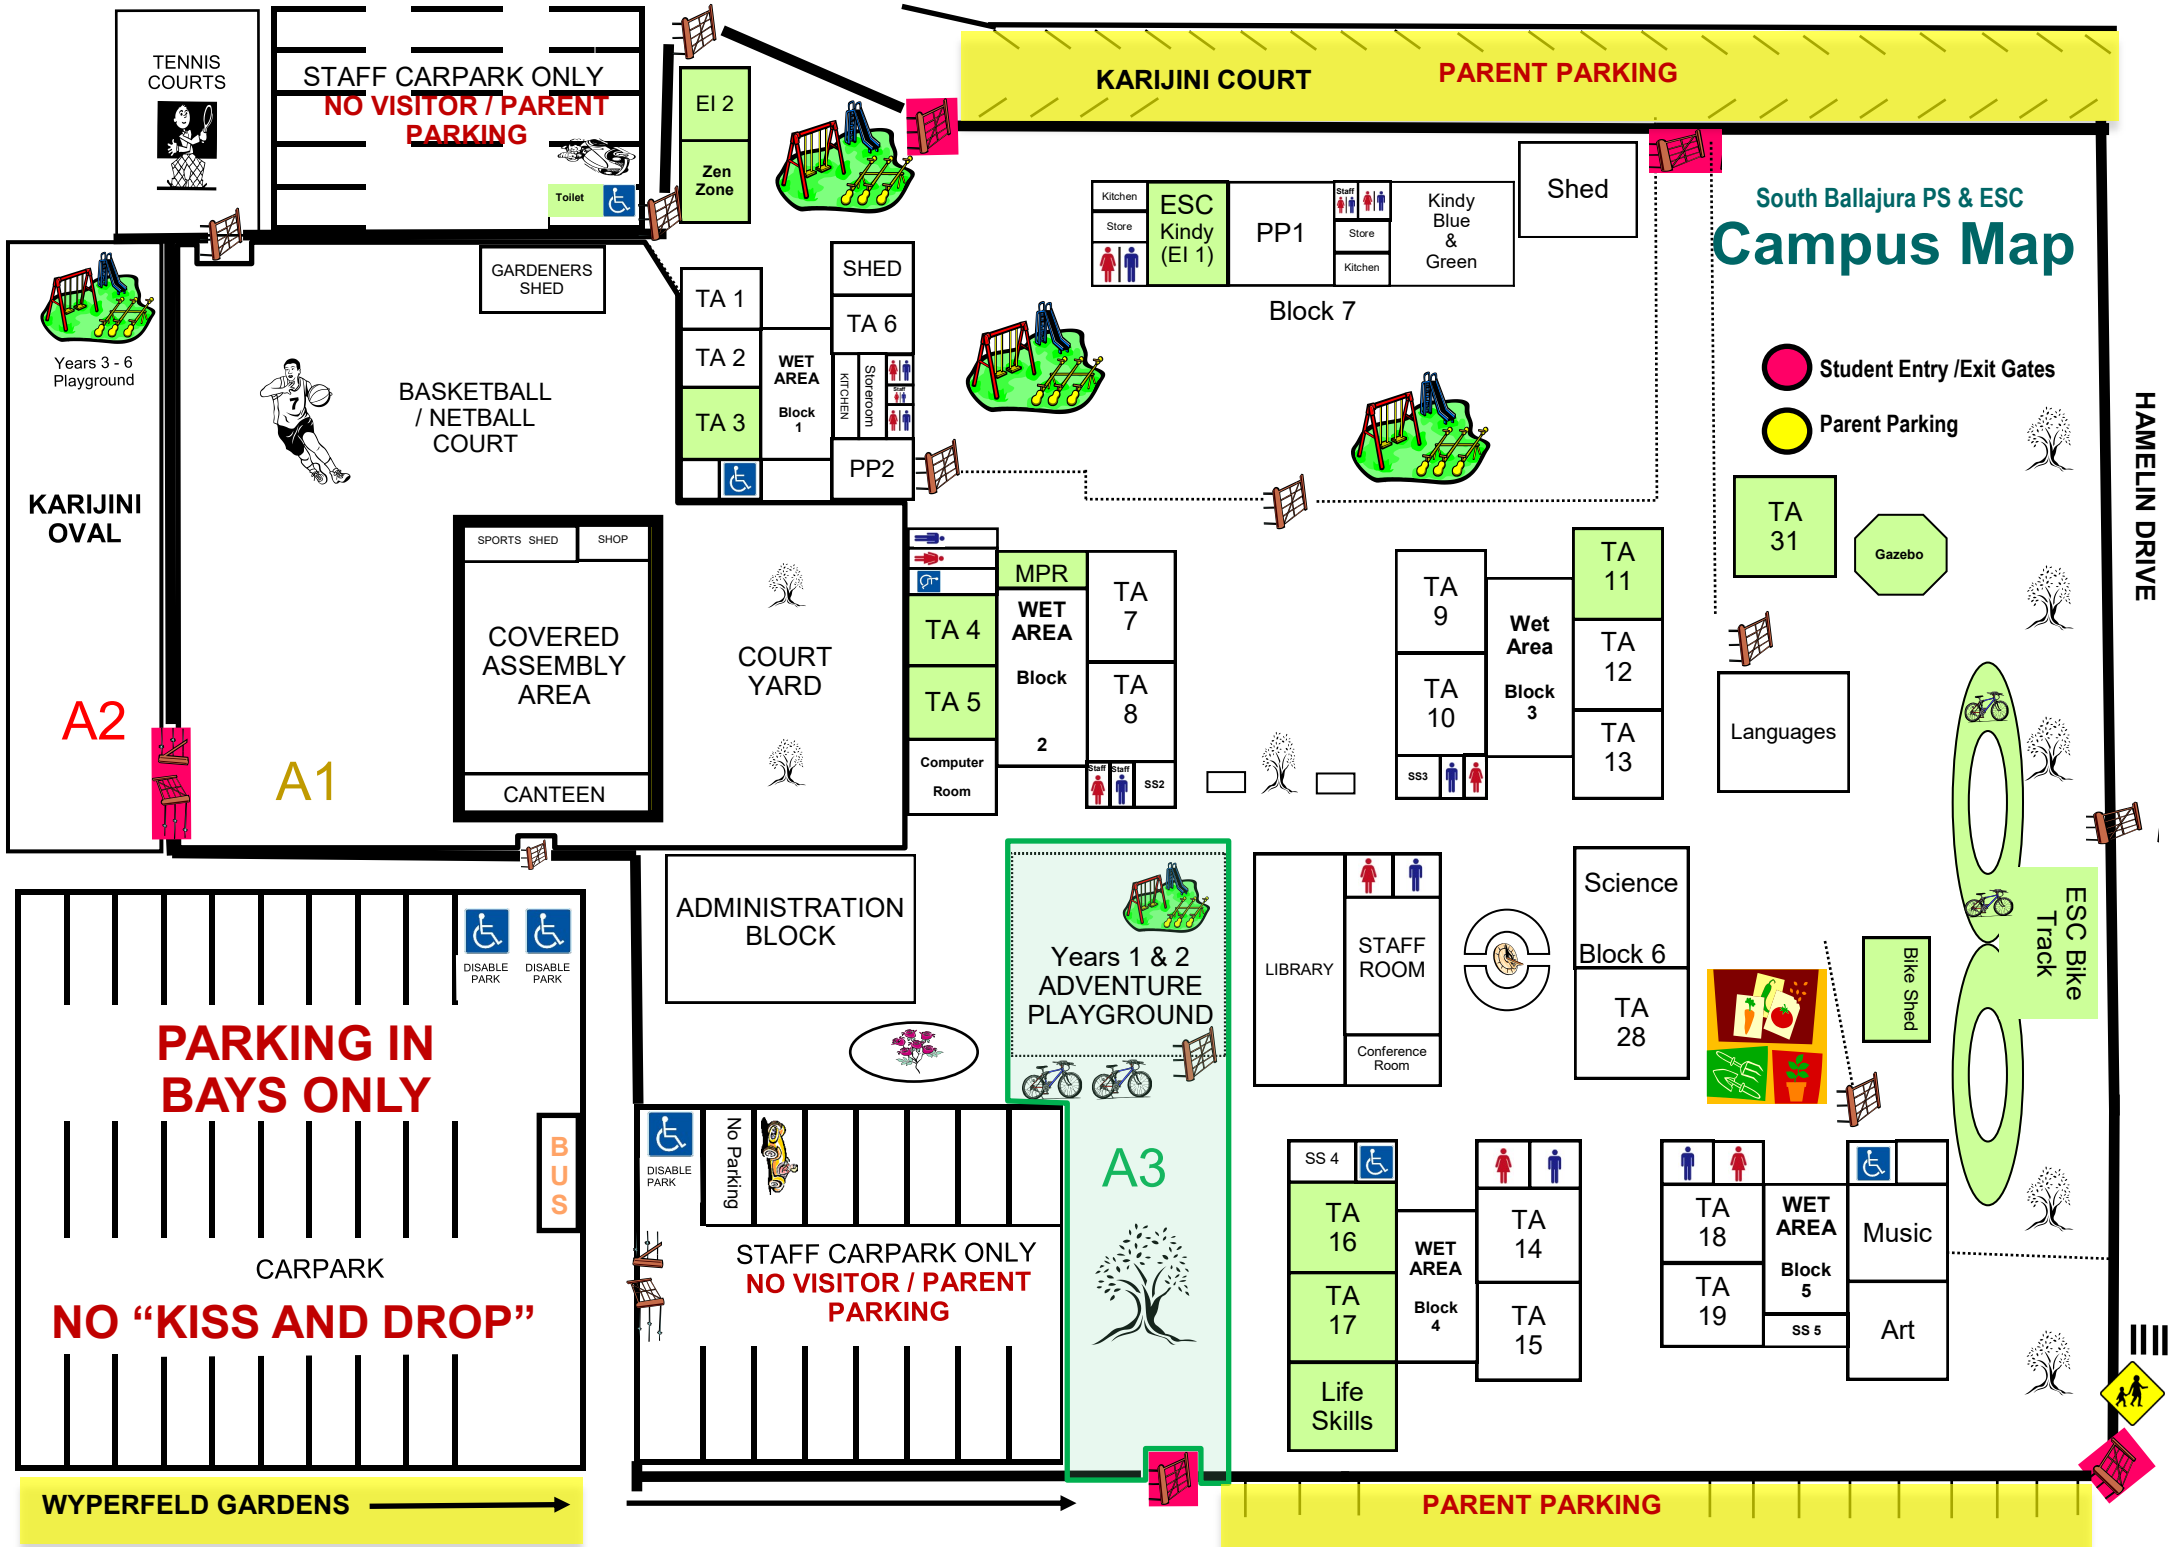

South Ballajura PS & ESC Campus Map

TENNIS COURTS

STAFF CARPARK ONLY
NO VISITOR / PARENT PARKING

KARIJINI COURT PARENT PARKING

South Ballajura PS & ESC

Campus Map

- Student Entry / Exit Gates
- Parent Parking

HAMEL DRIVE

Years 3 - 6 Playground

KARIJINI OVAL

A2

A1

NO "KISS AND DROP"

WYPERFELD GARDENS

BASKETBALL / NETBALL COURT

COVERED ASSEMBLY AREA
CANTEEN

COURT YARD

ADMINISTRATION BLOCK

STAFF CARPARK ONLY
NO VISITOR / PARENT PARKING

Years 1 & 2 ADVENTURE PLAYGROUND

A3

Block 7

Block 2
WET AREA
TA 4
TA 5
MPR
TA 7
TA 8
Computer Room
SS2

LIBRARY
STAFF ROOM
Conference Room

Block 4
WET AREA
TA 14
TA 15
TA 16
TA 17
Life Skills

Block 6
Science
TA 28

Block 5
WET AREA
TA 18
TA 19
SS 5
Music
Art

TA 31

Languages

Bike Shed

ESC Bike Track