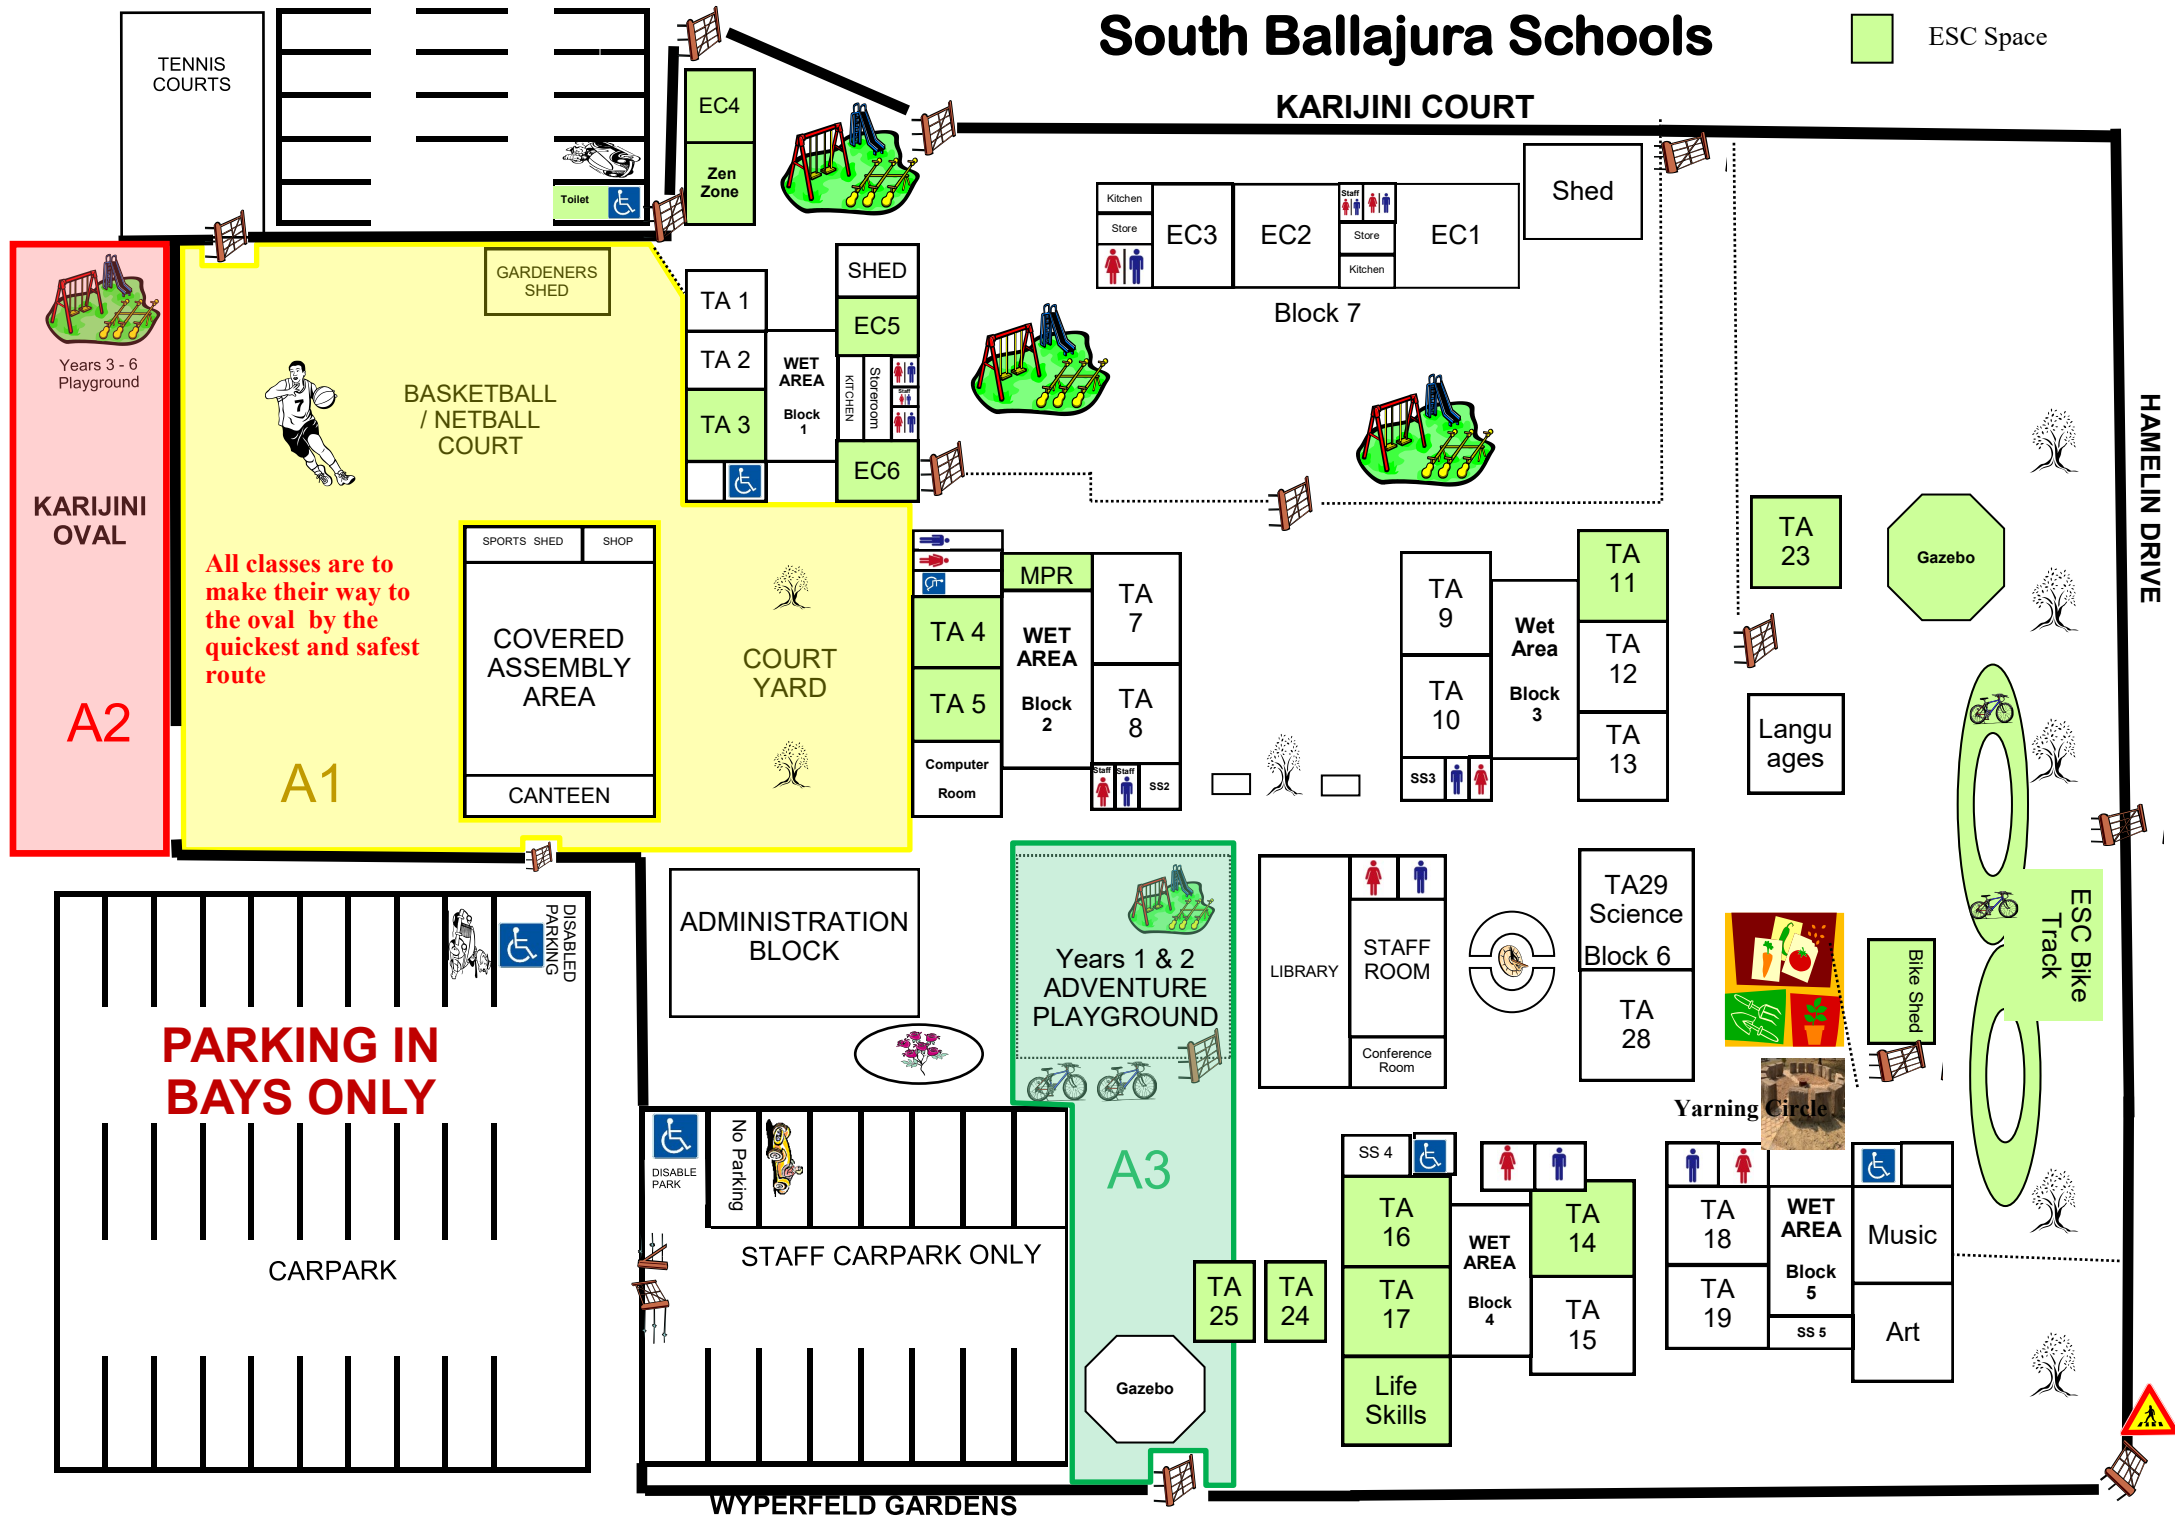

South Ballajura Schools

ESC Space

Years 3 - 6 Playground
KARIJINI OVAL
A2

GARDENERS SHED
BASKETBALL / NETBALL COURT
All classes are to make their way to the oval by the quickest and safest route
A1

DISABLED PARKING
PARKING IN BAYS ONLY
CARPARK

ADMINISTRATION BLOCK
Years 1 & 2 ADVENTURE PLAYGROUND
A3
Gazebo
STAFF CARPARK ONLY
DISABLED PARK
No Parking

HAMELIN DRIVE

WYPERFELD GARDENS